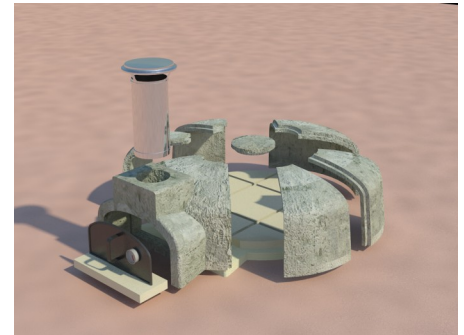

The Toscana Series. A fully-assembled pizza oven finished in traditional Mediterranean Igloo with chimney, brick arch and oven landing. Stand optional. The perfect choice for homeowners who do not want to manage the site-installation process, who want to get started right away with their pizza oven, or who might want to take their oven with them when they move. Sealed with color-in, weather-proof, crack-proof stucco. Prices starting at $3795 including freight*